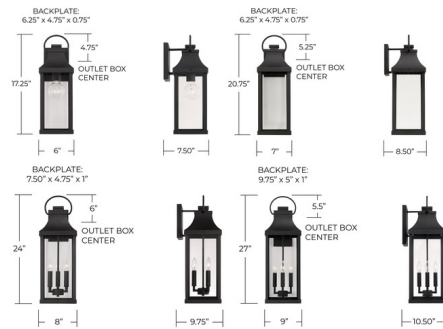

By Capital Lighting

Description

Transitional meets modern with the Bradford Outdoor Wall Lantern, part of the Rain or Shine collection. The bold lines and an oversized ring adds classic curb appeal to your home.

Shown in black / clear

Specifications

COLOR	Clear
BODY FINISH	Black
WATTAGE	120W
DIMMER	Standard 120V
DIMENSIONS	7"W x 20.75"H x 8.5"D
BULB NOT INCLUDED	2 x B10/Candelabra (E12)/60W/120V Incandescent
OTHER BULB OPTIONS	2 x B10/Candelabra (E12)/120V LED
COUNTRY OF ORIGIN	China