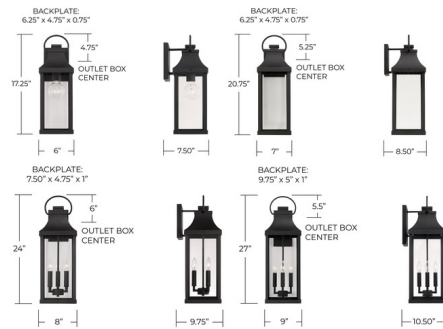

### Description

Transitional meets modern with the Bradford Outdoor Wall Lantern, part of the Rain or Shine collection. The bold lines and an oversized ring adds classic curb appeal to your home.

Shown in black / clear

### Specifications

COLOR	Clear
BODY FINISH	Black
WATTAGE	120W
DIMMER	Standard 120V
DIMENSIONS	7"W x 20.75"H x 8.5"D
BULB NOT INCLUDED	2 x B10/Candelabra (E12)/60W/120V Incandescent
OTHER BULB OPTIONS	2 x B10/Candelabra (E12)/120V LED
COUNTRY OF ORIGIN	China