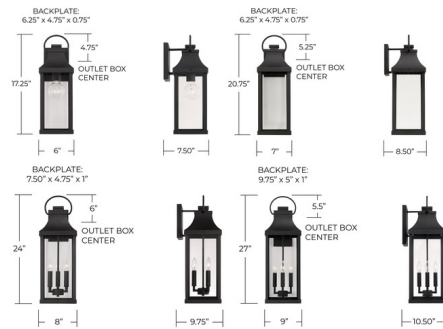

Description

Transitional meets modern with the Bradford Outdoor Wall Lantern, part of the Rain or Shine collection. The bold lines and an oversized ring adds classic curb appeal to your home.

Shown in oiled bronze / clear

Specifications

COLOR	Clear
BODY FINISH	Oiled Bronze
WATTAGE	120W
DIMMER	Standard 120V
DIMENSIONS	7"W x 20.75"H x 8.5"D
BULB NOT INCLUDED	2 x B10/Candelabra (E12)/60W/120V Incandescent
OTHER BULB OPTIONS	2 x B10/Candelabra (E12)/120V LED
COUNTRY OF ORIGIN	China