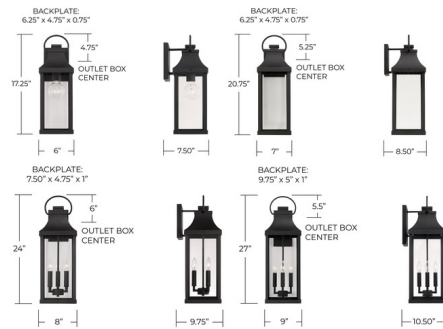

### Description

Transitional meets modern with the Bradford Outdoor Wall Lantern, part of the Rain or Shine collection. The bold lines and an oversized ring adds classic curb appeal to your home.

Shown in oiled bronze / clear

### Specifications

COLOR	Clear
BODY FINISH	Oiled Bronze
WATTAGE	120W
DIMMER	Standard 120V
DIMENSIONS	7"W x 20.75"H x 8.5"D
BULB NOT INCLUDED	2 x B10/Candelabra (E12)/60W/120V Incandescent
OTHER BULB OPTIONS	2 x B10/Candelabra (E12)/120V LED
COUNTRY OF ORIGIN	China