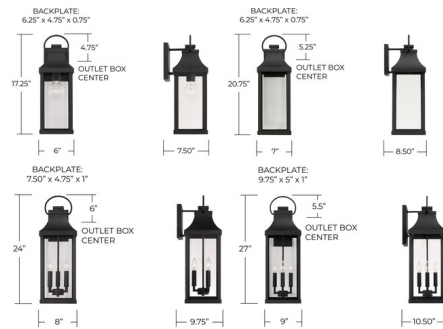

### Description

Transitional meets modern with the Bradford Outdoor Wall Lantern, part of the Rain or Shine collection. The bold lines and an oversized ring adds classic curb appeal to your home.

Shown in black / clear

### Specifications

COLOR	Clear
BODY FINISH	Black
WATTAGE	180W
DIMMER	Standard 120V
DIMENSIONS	8"W x 24"H x 9.75"D
BULB NOT INCLUDED	3 x B10/Candelabra (E12)/60W/120V Incandescent
OTHER BULB OPTIONS	3 x B10/Candelabra (E12)/120V LED
COUNTRY OF ORIGIN	China