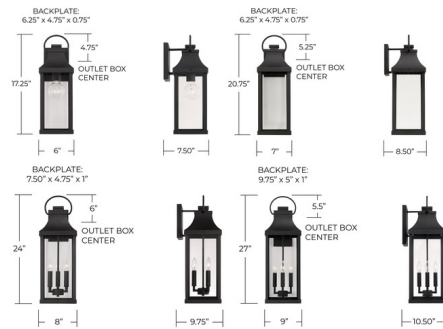

By Capital Lighting

Description

Transitional meets modern with the Bradford Outdoor Wall Lantern, part of the Rain or Shine collection. The bold lines and an oversized ring adds classic curb appeal to your home.

Shown in black / clear

Specifications

COLOR	Clear
BODY FINISH	Black
WATTAGE	7W
DIMMER	Standard 120V
DIMENSIONS	8"W x 24"H x 9.75"D
BULB NOT INCLUDED	1 x MR16/GU10/7W/120V LED
OTHER BULB OPTIONS	1 x MR16/GU10/120V LED
COUNTRY OF ORIGIN	China