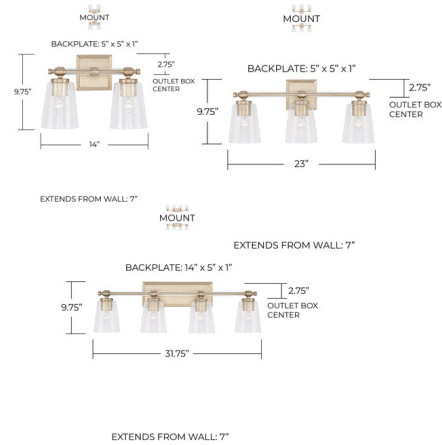

Shown in champagne gold / clear