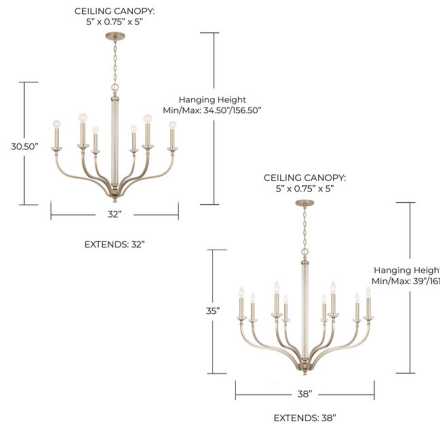

Description

The romantic curves of the Breigh Chandelier creates a soft, sophisticated style. The acrylic column and bobeches on the candle sleeves add sparkle and create the look of crystal.

Specifications

COLOR	N/A
BODY FINISH	Champagne Gold
WATTAGE	360W
DIMMER	Standard 120V
DIMENSIONS	32"W x 30.5"H x 32"D
BULB NOT INCLUDED	6 x G16.5/Candelabra (E12)/60W/120V LED
OTHER BULB OPTIONS	6 x G16.5/Candelabra (E12)/120V LED 6 x B10/Candelabra (E12)/120V LED
COUNTRY OF ORIGIN	China

Technical Information

PRODUCT DIMENSIONS Min / Max overall height: 34.5" / 156.5"

Shown in champagne gold

CLICK TO VIEW PRODUCT

Notes: