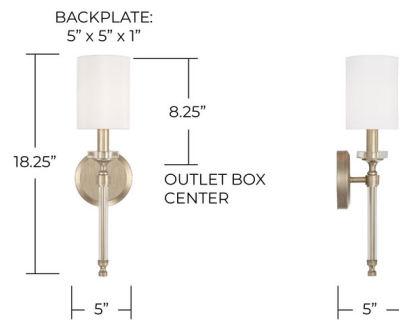

Lightology

lightology.com
866-954-4489
06-30-26

Project: _____

Company: _____

Location: _____ Fixture Type: _____

SPEC #: **CPT1247386**

Approved On: _____ Approved By: _____

Breigh Wall Sconce By Capital Lighting

Description

Simple and stunning, the Breigh Wall Sconce adds understated glamour to any space. Shine of the acrylic rod and bobèche create a look of luxe and sophistication.

Shown in champagne gold / white

Specifications

COLOR	White
BODY FINISH	Champagne Gold
WATTAGE	60W
DIMMER	Standard 120V
DIMENSIONS	5"W x 18.25"H x 5"D
BULB NOT INCLUDED	1 x A19/Medium (E26)/60W/120V Incandescent
OTHER BULB OPTIONS	1 x A19/Medium (E26)/120V LED
COUNTRY OF ORIGIN	China