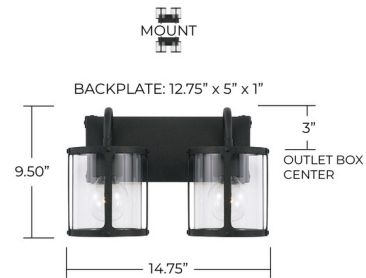

Lightology

lightology.com
866-954-4489
04-26-26

Project: _____

Company: _____

Location: _____ Fixture Type: _____

SPEC #: **CPT1247387**

Approved On: _____ Approved By: _____

Brennen Bathroom Vanity Light By Capital Lighting

Description

Bold lines and punctuated details create the Brennen Vanity Light. The Black Iron finish and rivet head accents provide a rugged, visual texture for industrial appeal and the clear glass panels soften the illumination. Can be mounted up or down.

Shown in black / clear

EXTENDS FROM WALL: 8.50"

Specifications

COLOR	Clear
BODY FINISH	Black
WATTAGE	200W
DIMMER	Standard 120V
DIMENSIONS	14.75"W x 9.5"H x 8.5"D
BULB NOT INCLUDED	2 x G25/Medium (E26)/100W/120V Incandescent
OTHER BULB OPTIONS	2 x G25/Medium (E26)/120V LED
COUNTRY OF ORIGIN	China