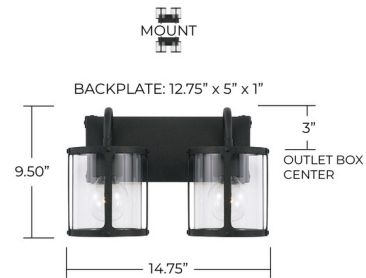

Lightology

lightology.com
866-954-4489
07-10-26

Project: _____

Company: _____

Location: _____ Fixture Type: _____

SPEC #: **CPT1247387**

Approved On: _____ Approved By: _____

Brennen Bathroom Vanity Light By Capital Lighting

Description

Bold lines and punctuated details create the Brennen Vanity Light. The Black Iron finish and rivet head accents provide a rugged, visual texture for industrial appeal and the clear glass panels soften the illumination. Can be mounted up or down.

Shown in black / clear

EXTENDS FROM WALL: 8.50"

Specifications

COLOR	Clear
BODY FINISH	Black
WATTAGE	200W
DIMMER	Standard 120V
DIMENSIONS	14.75"W x 9.5"H x 8.5"D
BULB NOT INCLUDED	2 x G25/Medium (E26)/100W/120V Incandescent
OTHER BULB OPTIONS	2 x G25/Medium (E26)/120V LED
COUNTRY OF ORIGIN	China