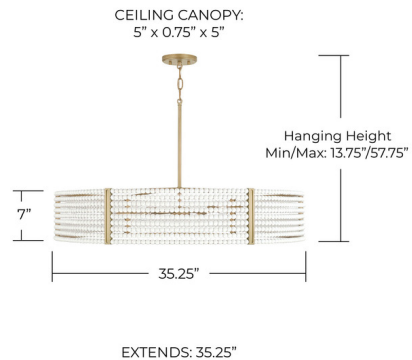

Description

Glitz and glamour meet bohemian chic with the Brynn Chandelier. The rings of matte white beads paired with the golden tones bring laid back luxury to life.

Specifications

COLOR N/A
BODY FINISH Aged Brass
WATTAGE 360W
DIMMER Standard 120V
DIMENSIONS 35.25"W x 7"H x 32.25"D
BULB NOT INCLUDED 6 x G16.5/Candelabra (E12)/60W/120V Incandescent
OTHER BULB OPTIONS 6 x G16.5/Candelabra (E12)/120V LED
COUNTRY OF ORIGIN China

Technical Information

PRODUCT DIMENSIONS Downrods Included: 1-6", 1-12" and 1-18" Stems

Shown in aged brass

CLICK TO VIEW PRODUCT

Notes: