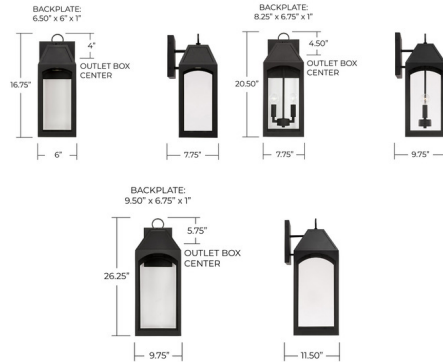

## Burton Wall Lantern

By Capital Lighting

### Description

Enhance your exterior with the Burton Wall Lantern. The arched panes and tented top beautifully blend classic style with modern appeal. The LED option is Night Sky friendly fixture designed for minimal light emission. Part of the Rain or Shine Collection and backed by a five-year warranty.

Shown in black / clear

### Specifications

COLOR	Clear
BODY FINISH	Black
WATTAGE	100W
DIMMER	Standard 120V
DIMENSIONS	6"W x 16.75"H x 7.75"D
BULB NOT INCLUDED	1 x G25/Medium (E26)/100W/120V Incandescent
OTHER BULB OPTIONS	1 x G25/Medium (E26)/120V LED
COUNTRY OF ORIGIN	China