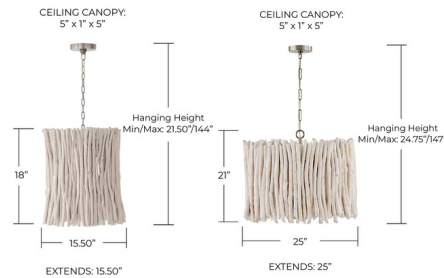

## Cara Pendant By Capital Lighting

### Description

The whitewashed, natural eucalyptus of the Cara Pendant is hand-arranged in a classic drum shape for a sophisticated statement with intriguing appeal.

Shown in brushed pewter / eucalyptus

### Specifications

COLOR . . . . . Eucalyptus  
BODY FINISH . . . . . Brushed Pewter  
WATTAGE . . . . . 240W  
DIMMER . . . . . Standard 120V  
DIMENSIONS . . . . . 15.5"W x 18"H x 15.5"D  
BULB NOT INCLUDED . . . . . 4 x G16.5/Candelabra (E12)/60W/120V Incandescent  
OTHER BULB OPTIONS . . . . . 4 x G16.5/Candelabra (E12)/120V LED  
COUNTRY OF ORIGIN . . . . . India