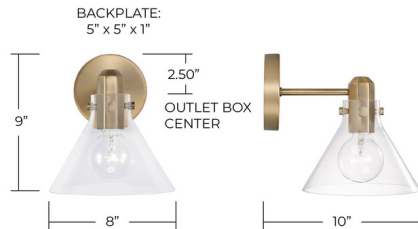

Lightology

lightology.com
866-954-4489
06-19-26

Project: _____

Company: _____

Location: _____ Fixture Type: _____

SPEC #: **CPT1247425**

Approved On: _____ Approved By: _____

Greer Wall Sconce By Capital Lighting

Description

A modern take on midcentury style, the Greer Wall Sconce brings understated style to any space. The faceted socket and rivet details adds a pop of personality to the tapered glass. Can be mounted up or down.

Shown in aged brass / clear

Specifications

COLOR	Clear
BODY FINISH	Aged Brass
WATTAGE	100W
DIMMER	Standard 120V
DIMENSIONS	8"W x 9"H x 10"D
BULB NOT INCLUDED	1 x G25/Medium (E26)/100W/120V Incandescent
OTHER BULB OPTIONS	1 x G25/Medium (E26)/120V LED
COUNTRY OF ORIGIN	China