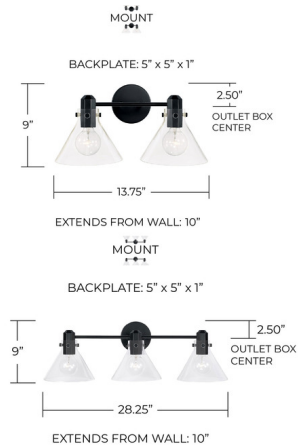

Description

A modern take on midcentury style, the Greer Vanity Light brings understated style to any bathroom. The faceted socket and rivet details adds a pop of personality to the tapered glass. Can be mounted up or down.

Shown in matte black / clear

Specifications

COLOR	Clear
BODY FINISH	Matte Black
WATTAGE	200W
DIMMER	Standard 120V
DIMENSIONS	18.25"W x 9"H x 10"D
BULB NOT INCLUDED	2 x G25/Medium (E26)/100W/120V Incandescent
OTHER BULB OPTIONS	2 x G25/Medium (E26)/120V LED
COUNTRY OF ORIGIN	China