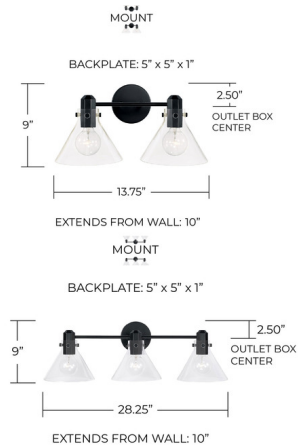

### Description

A modern take on midcentury style, the Greer Vanity Light brings understated style to any bathroom. The faceted socket and rivet details adds a pop of personality to the tapered glass. Can be mounted up or down.

### Specifications

|                    |   |
|--------------------|---|
| COLOR              | Clear                                       |
| BODY FINISH        | Matte Black                                 |
| WATTAGE            | 200W  |
| DIMMER             | Standard 120V                               |
| DIMENSIONS         | 18.25"W x 9"H x 10"D                        |
| BULB NOT INCLUDED  | 2 x G25/Medium (E26)/100W/120V Incandescent |
| OTHER BULB OPTIONS | 2 x G25/Medium (E26)/120V LED               |
| COUNTRY OF ORIGIN  | China                                       |