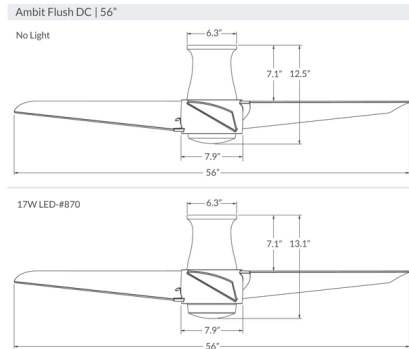

Shown in satin brass / matte black / ebony