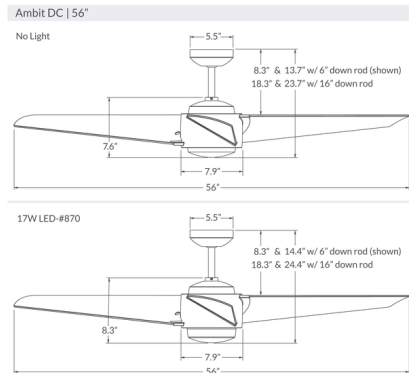

### Description

The Ambit DC Ceiling Fan is built with an energy-efficient DC motor and three wide blades, delivering powerful airflow to freshen up your space. With its sleek, modern profile and numerous housing and blade finish options, this fan integrates well into any room design. The injection-molded ABS blades are a solid color or surface-printed with a woodgrain pattern. The fan is available with or without an integrated LED light. The light is cast through an opal glass diffuser, providing soft ambient illumination. Three RF control options are available: Remote Control (RC), Wall Control (WC), or Wall/Remote Combo (CC). The control can turn the motor on/off, adjust between 6 speeds, and set forward and reverse. If the fan has a light, the control also enables light on/off and dimming. Optional accessories are sold separately.

### Specifications

BLADE COLOR	Maple
BODY FINISH	Satin Brass / Matte White
WATTAGE	N/A
DIMMER	N/A
DIMENSIONS	56"W x 13.7"H
BULB	N/A
COUNTRY OF ORIGIN	Chinese Taipei

Shown in satin brass / matte white / maple