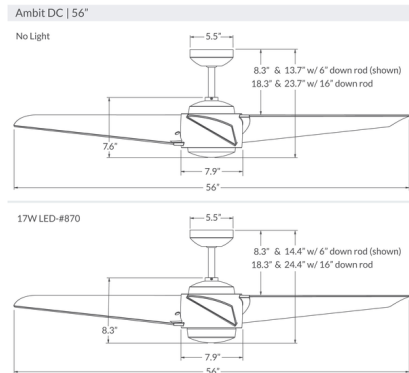

By Modern Fan Co.

Description

The Ambit DC Ceiling Fan is built with an energy-efficient DC motor and three wide blades, delivering powerful airflow to freshen up your space. With its sleek, modern profile and numerous housing and blade finish options, this fan integrates well into any room design. The injection-molded ABS blades are a solid color or surface-printed with a woodgrain pattern. The fan is available with or without an integrated LED light. The light is cast through an opal glass diffuser, providing soft ambient illumination. Three RF control options are available: Remote Control (RC), Wall Control (WC), or Wall/Remote Combo (CC). The control can turn the motor on/off, adjust between 6 speeds, and set forward and reverse. If the fan has a light, the control also enables light on/off and dimming. Optional accessories are sold separately.

Shown in satin brass / matte white / maple

Specifications

BLADE COLOR	Maple
BODY FINISH	Satin Brass / Matte White
WATTAGE	N/A
DIMMER	N/A
DIMENSIONS	56"W x 13.7"H
BULB	N/A
COUNTRY OF ORIGIN	Chinese Taipei