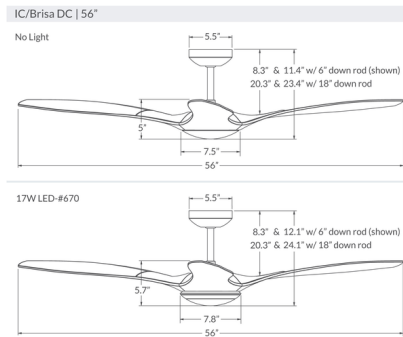

CLICK TO VIEW PRODUCT

Notes: