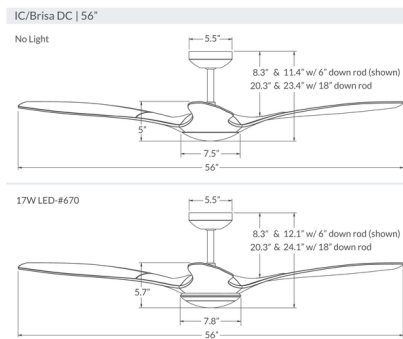

By Modern Fan Co.

Description

The IC/Brisa DC Ceiling Fan embodies modern sophistication in its sleek, minimal housing and contoured blades. Built with die-cast aluminum housing, injection-molded ABS blades and an energy-efficient DC motor, this fan quietly delivers powerful airflow throughout your space to create a comfortable environment. The fan is available with or without an integrated LED light. The light is cast through an opal glass diffuser, providing soft ambient illumination. Three RF control options are available: Remote Control (RC), Wall Control (WC), or Wall/Remote Combo (CC). The control can turn the motor on/off, adjust between 6 speeds, and set forward and reverse. If the fan has a light, the control also enables light on/off and dimming. Optional accessories are sold separately.

Shown in bright nickel / translucent

Specifications

BLADE COLOR	N/A
BODY FINISH	Bright Nickel / Translucent
WATTAGE	N/A
DIMMER	N/A
DIMENSIONS	56"W x 11.4"H
BULB	N/A
COUNTRY OF ORIGIN	Chinese Taipei

CLICK TO VIEW PRODUCT