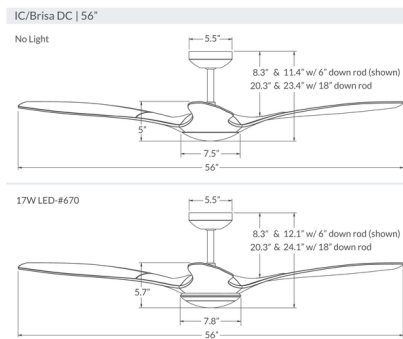

### Description

The IC/Brisa DC Ceiling Fan embodies modern sophistication in its sleek, minimal housing and contoured blades. Built with die-cast aluminum housing, injection-molded ABS blades and an energy-efficient DC motor, this fan quietly delivers powerful airflow throughout your space to create a comfortable environment. The fan is available with or without an integrated LED light. The light is cast through an opal glass diffuser, providing soft ambient illumination. Three RF control options are available: Remote Control (RC), Wall Control (WC), or Wall/Remote Combo (CC). The control can turn the motor on/off, adjust between 6 speeds, and set forward and reverse. If the fan has a light, the control also enables light on/off and dimming. Optional accessories are sold separately.

### Specifications

BLADE COLOR	.....	N/A
BODY FINISH	.....	Bright Nickel / Translucent
WATTAGE	.....	N/A
DIMMER	.....	N/A
DIMENSIONS	.....	56"W x 11.4"H
BULB	.....	N/A
COUNTRY OF ORIGIN	.....	Chinese Taipei