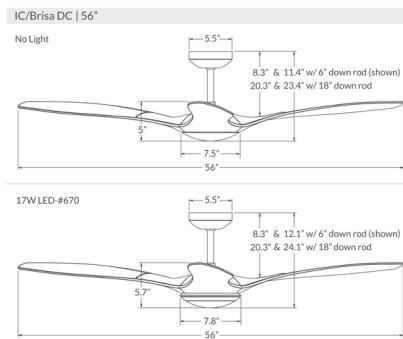

CLICK TO VIEW PRODUCT

Notes: