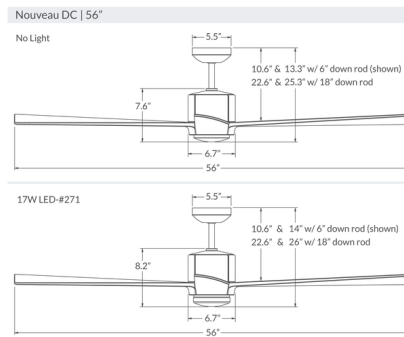

### Specifications

BLADE COLOR	Graywash
BODY FINISH	Graphite / Matte Black
WATTAGE	N/A
DIMMER	N/A
DIMENSIONS	56"W x 13.3"H
BULB	N/A
COUNTRY OF ORIGIN	Chinese Taipei

CLICK TO VIEW PRODUCT

Notes: