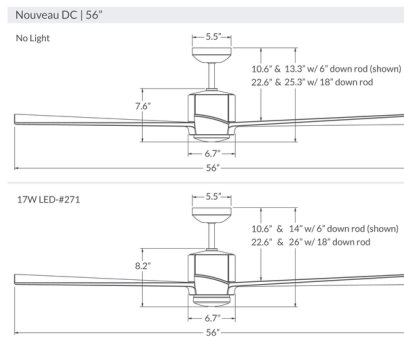

### Description

The Nouveau DC Ceiling Fan presents a clean, modern aesthetic that blends seamless with many room design styles. Its cylinder housing is accented with subtle vertical grooves in a contrasting finish as a touch of refinement, and squared-off blades complete the contemporary look. Its solid wood blades and energy-efficient DC motor work together to deliver powerful airflow throughout your space, creating a refreshing comfortable environment. The fan is available with or without an integrated LED light. The light is cast through an opal glass diffuser, providing soft ambient illumination. Three RF control options are available: Remote Control (RC), Wall Control (WC), or Wall/Remote Combo (CC). The control can turn the motor on/off, adjust between 6 speeds, and set forward and reverse. If the fan has a light, the control also enables light on/off and dimming. Optional accessories are sold separately.

### Specifications

BLADE COLOR	Graywash
BODY FINISH	Graphite / Matte Black
WATTAGE	N/A
DIMMER	N/A
DIMENSIONS	56"W x 13.3"H
BULB	N/A
COUNTRY OF ORIGIN	Chinese Taipei

Shown in graphite / matte black / graywash