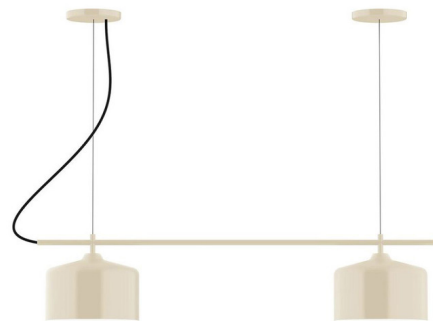

Lightology

lightology.com
866-954-4489
05-19-26

Project: _____
 Company: _____
 Location: _____ Fixture Type: _____
 SPEC #: **MLW1248069**
 Approved On: _____ Approved By: _____

J-Series Julia Cord Hung Linear Multi-Light Pendant By Montclair Light Works

Description

The J-Series Julia Dual Canopy Linear Chandelier brings a classic geometric look to your interior space. The clean, smooth jar shaped shades, lined in White, cast warm shadows around your room. Polyester powder coat finish provides color retention and scratch resistance. Note: Dual canopy mount, one has power, the other is decorative.

Shown in cream

Specifications

COLOR	N/A
BODY FINISH	Cream
WATTAGE	34W
DIMMER	Standard 120V
DIMENSIONS	36"L x 8.5"W x 6"H
BULB NOT INCLUDED	2 x A19/Medium (E26)/17W/120V LED
COUNTRY OF ORIGIN	United States