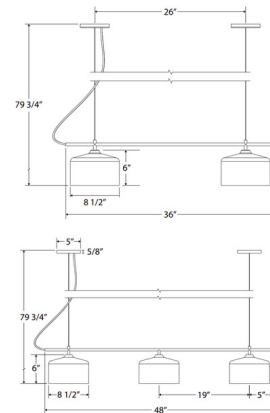

Shown in cream

Specifications

COLOR	N/A
BODY FINISH	Cream
WATTAGE	34W
DIMMER	Standard 120V
DIMENSIONS	36"L x 8.5"W x 6"H
BULB NOT INCLUDED	2 x A19/Medium (E26)/17W/120V LED
COUNTRY OF ORIGIN	United States

Technical Information

PRODUCT DIMENSIONS Adjustable Cable Lengths: 72"

CLICK TO VIEW PRODUCT

Notes: