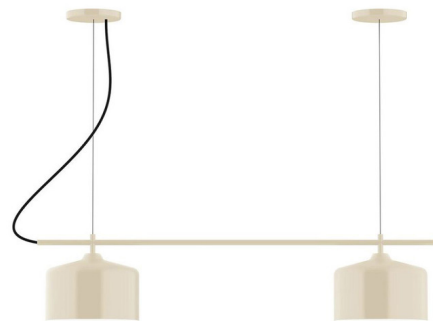

Lightology

lightology.com
866-954-4489
04-01-26

Project: _____
Company: _____
Location: _____ Fixture Type: _____
SPEC #: **MLW1248069**
Approved On: _____ Approved By: _____

J-Series Julia Cord Hung Linear Multi-Light Pendant By Montclair Light Works

Description

The J-Series Julia Dual Canopy Linear Chandelier brings a classic geometric look to your interior space. The clean, smooth jar shaped shades, lined in White, cast warm shadows around your room. Polyester powder coat finish provides color retention and scratch resistance. Note: Dual canopy mount, one has power, the other is decorative.

Shown in cream

Specifications

COLOR	N/A
BODY FINISH	Cream
WATTAGE	34W
DIMMER	Standard 120V
DIMENSIONS	36"L x 8.5"W x 6"H
BULB NOT INCLUDED	2 x A19/Medium (E26)/17W/120V LED
COUNTRY OF ORIGIN	United States