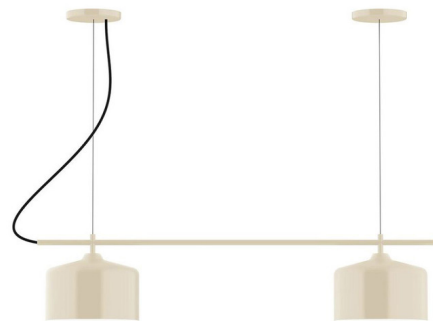

# Lightology

lightology.com  
866-954-4489  
05-20-26

Project: \_\_\_\_\_  
Company: \_\_\_\_\_  
Location: \_\_\_\_\_ Fixture Type: \_\_\_\_\_  
SPEC #: **MLW1248069**  
Approved On: \_\_\_\_\_ Approved By: \_\_\_\_\_

## J-Series Julia Cord Hung Linear Multi-Light Pendant By Montclair Light Works

### Description

The J-Series Julia Dual Canopy Linear Chandelier brings a classic geometric look to your interior space. The clean, smooth jar shaped shades, lined in White, cast warm shadows around your room. Polyester powder coat finish provides color retention and scratch resistance. Note: Dual canopy mount, one has power, the other is decorative.

### Specifications

COLOR	N/A
BODY FINISH	Cream
WATTAGE	34W
DIMMER	Standard 120V
DIMENSIONS	36"L x 8.5"W x 6"H
BULB NOT INCLUDED	2 x A19/Medium (E26)/17W/120V LED
COUNTRY OF ORIGIN	United States