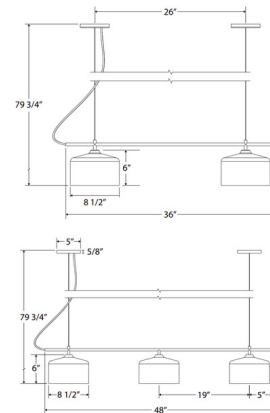

### Specifications

COLOR	N/A
BODY FINISH	Cream
WATTAGE	34W
DIMMER	Standard 120V
DIMENSIONS	36"L x 8.5"W x 6"H
BULB NOT INCLUDED	2 x A19/Medium (E26)/17W/120V LED
COUNTRY OF ORIGIN	United States

### Technical Information

PRODUCT DIMENSIONS . . . . . Adjustable Cable Lengths: 72"

CLICK TO VIEW PRODUCT

Notes: