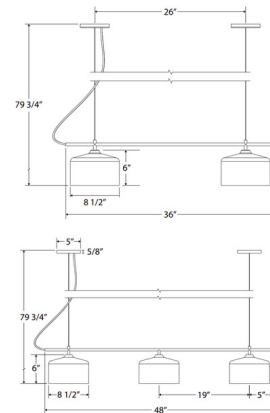

Shown in cream

Specifications

COLOR	N/A
BODY FINISH	Cream
WATTAGE	34W
DIMMER	Standard 120V
DIMENSIONS	36"L x 8.5"W x 6"H
BULB NOT INCLUDED	2 x A19/Medium (E26)/17W/120V LED
COUNTRY OF ORIGIN	United States

Technical Information

PRODUCT DIMENSIONS	Adjustable Cable Lengths: 72"
--------------------	-------------------------------

CLICK TO VIEW PRODUCT

Notes: