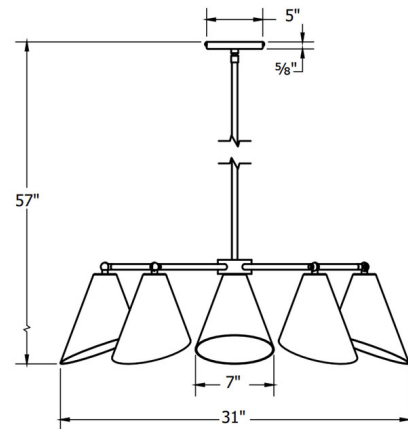

Shown in mauve

Specifications

COLOR	N/A
BODY FINISH	Mauve
WATTAGE	85W
DIMMER	Standard 120V
DIMENSIONS	31"W x 8"H
BULB NOT INCLUDED	5 x A19/Medium (E26)/17W/120V LED
COUNTRY OF ORIGIN	United States

CLICK TO VIEW PRODUCT