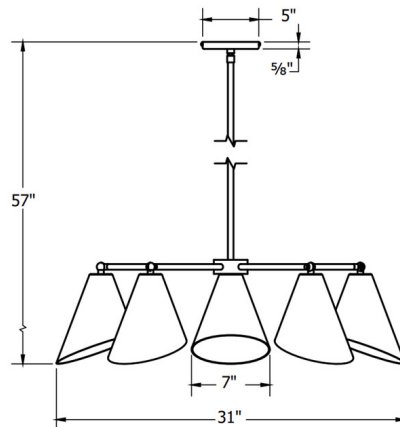

Lightology

lightology.com
866-954-4489
05-24-26

Project: _____

Company: _____

Location: _____ Fixture Type: _____

SPEC #: **MLW1248162**

Approved On: _____ Approved By: _____

J-Series Jasmine Stem Hung Chandelier By Montclair Light Works

Shown in mauve

Specifications

COLOR	N/A
BODY FINISH	Mauve
WATTAGE	85W
DIMMER	Standard 120V
DIMENSIONS	31"W x 8"H
BULB NOT INCLUDED	5 x A19/Medium (E26)/17W/120V LED
COUNTRY OF ORIGIN	United States

CLICK TO VIEW PRODUCT