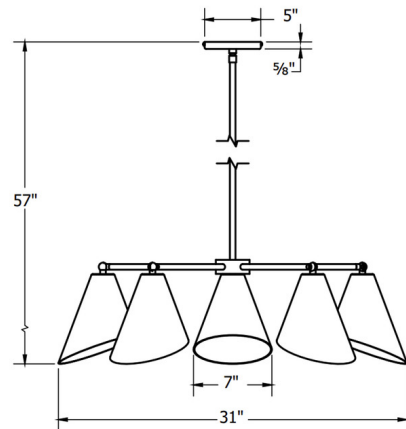

Specifications

COLOR	N/A
BODY FINISH	Sea Green
WATTAGE	85W
DIMMER	Standard 120V
DIMENSIONS	31"W x 8"H
BULB NOT INCLUDED	5 x A19/Medium (E26)/17W/120V LED
COUNTRY OF ORIGIN	United States

Technical Information

PRODUCT DIMENSIONS	Overall Length: 57"
--------------------	---------------------

Shown in sea green

CLICK TO VIEW PRODUCT

Notes: