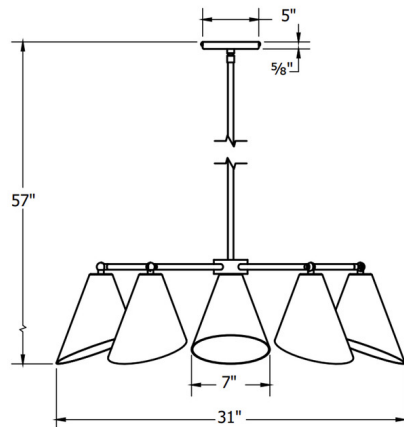

Specifications

COLOR N/A
BODY FINISH Sea Green
WATTAGE 85W
DIMMER Standard 120V
DIMENSIONS 31"W x 8"H
BULB NOT INCLUDED 5 x A19/Medium (E26)/17W/120V LED
COUNTRY OF ORIGIN United States

Technical Information

PRODUCT DIMENSIONS Overall Length: 57"

Shown in sea green

CLICK TO VIEW PRODUCT

Notes: