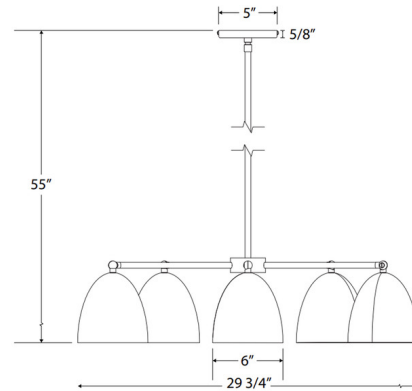

Description

The J-Series Jill 5-Light Chandelier brings a classic geometric look to your interior space. The smooth domed shades, lined in white, cast warm shadows around your room. Polyester powder coat finish provides color retention and scratch resistance. Hang-straight swivel at canopy included. Fixed overall height.

Shown in mauve

Specifications

COLOR	N/A
BODY FINISH	Mauve
WATTAGE	85W
DIMMER	Standard 120V
DIMENSIONS	29.75"W x 6"H
BULB NOT INCLUDED	5 x A19/Medium (E26)/17W/120V LED
COUNTRY OF ORIGIN	United States

Technical Information

PRODUCT DIMENSIONS	Fixed Overall Height: 55"
--------------------	---------------------------

CLICK TO VIEW PRODUCT

Notes: