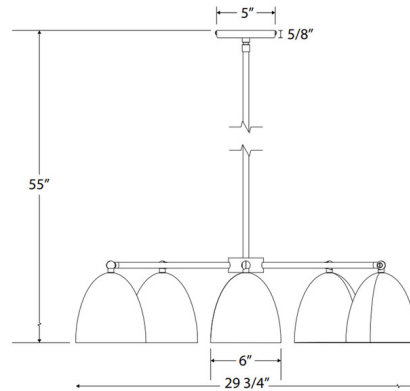

Description

The J-Series Jill 5-Light Chandelier brings a classic geometric look to your interior space. The smooth domed shades, lined in white, cast warm shadows around your room. Polyester powder coat finish provides color retention and scratch resistance. Hang-straight swivel at canopy included. Fixed overall height.

Shown in sea green

Specifications

COLOR	N/A
BODY FINISH	Sea Green
WATTAGE	85W
DIMMER	Standard 120V
DIMENSIONS	29.75"W x 6"H
BULB NOT INCLUDED	5 x A19/Medium (E26)/17W/120V LED
COUNTRY OF ORIGIN	United States