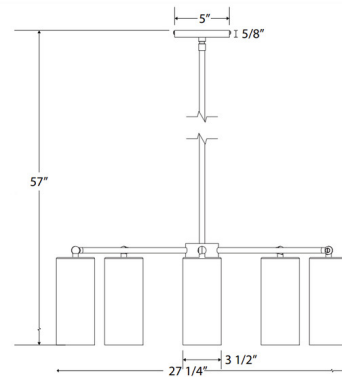

Specifications

COLOR N/A
BODY FINISH Slate Gray
WATTAGE 85W
DIMMER Standard 120V
DIMENSIONS 27.25"W x 8"H
BULB NOT INCLUDED 5 x A19/Medium (E26)/17W/120V LED
COUNTRY OF ORIGIN United States

Technical Information

PRODUCT DIMENSIONS Overall Length: 57"

Shown in slate gray

CLICK TO VIEW PRODUCT

Notes: