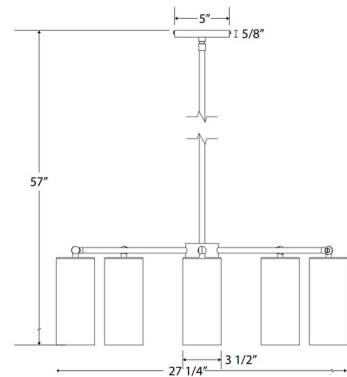

Specifications

COLOR N/A
BODY FINISH Slate Gray
WATTAGE 85W
DIMMER Standard 120V
DIMENSIONS 27.25"W x 8"H
BULB NOT INCLUDED 5 x A19/Medium (E26)/17W/120V LED
COUNTRY OF ORIGIN United States

Technical Information

PRODUCT DIMENSIONS Overall Length: 57"

Shown in slate gray

CLICK TO VIEW PRODUCT

Notes: