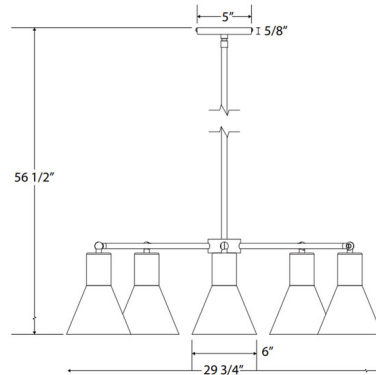

Shown in ivory

Specifications

| | |
|-------------------|-----------------------------------|
| COLOR | N/A |
| BODY FINISH | Ivory |
| WATTAGE | 85W |
| DIMMER | Standard 120V |
| DIMENSIONS | 29.75"W x 7.5"H |
| BULB NOT INCLUDED | 5 x A19/Medium (E26)/17W/120V LED |
| COUNTRY OF ORIGIN | United States |