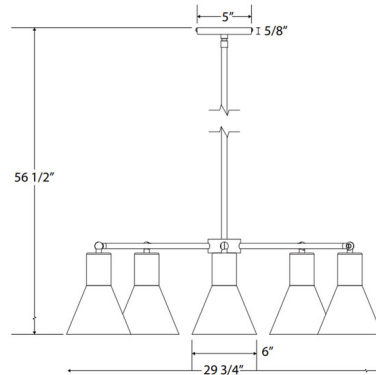

Shown in architectural bronze

Specifications

COLOR	N/A
BODY FINISH	Architectural Bronze
WATTAGE	85W
DIMMER	Standard 120V
DIMENSIONS	29.75"W x 7.5"H
BULB NOT INCLUDED	5 x A19/Medium (E26)/17W/120V LED
COUNTRY OF ORIGIN	United States

Technical Information

PRODUCT DIMENSIONS	Overall Height: 56.5"
--------------------	-----------------------

CLICK TO VIEW PRODUCT

Notes: