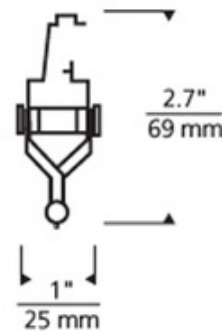

BRAND

Visual Comfort Modern

DESCRIPTION

Monorail Pivot MR16 directs the beam right where you want it (for Monorail system only). Head swivels 220 degrees and pivots on vertical and horizontal axis. Available in Satin Nickel or Antique Bronze finish. 12 volt GU5.3 MR16 lamp of up to 75 watts (not included). 1 inch width x 2.7 inch height. Compatible accessories (sold separately).

Shown in: Satin Nickel

SHADE COLOR	N/A
BODY FINISH	Satin Nickel
WATTAGE	8W
DIMMER	Dimmable
DIMENSIONS	1"W x 2.7"H
BULB NOT INCLUDED	
LAMP	1 x MR16/GU5.3 (bipin)/8W/12V LED

SPEC #	TLG12483
---------------	----------