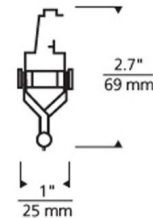

By Visual Comfort Architectural

Description

Monorail Pivot MR16 directs the beam right where you want it (for Monorail system only). Head swivels 220 degrees and pivots on vertical and horizontal axis. Available in Satin Nickel or Antique Bronze finish. 12 volt GU5.3 MR16 lamp of up to 75 watts (not included). 1 inch width x 2.7 inch height. Compatible accessories (sold separately).

Shown in satin nickel

Specifications

COLOR	N/A
BODY FINISH	Satin Nickel
WATTAGE	8W
DIMMER	Dimmable
DIMENSIONS	1"W x 2.7"H
BULB NOT INCLUDED	1 x MR16/GU5.3 (bipin)/8W/12V LED

CLICK TO VIEW PRODUCT

Notes: