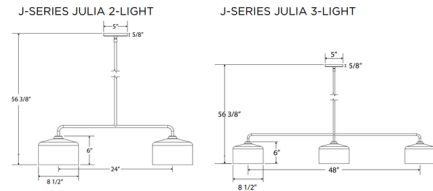

### Specifications

COLOR	N/A
BODY FINISH	Fern Green
WATTAGE	34W
DIMMER	Standard 120V
DIMENSIONS	32.5"L x 8.5"W x 6"H
BULB NOT INCLUDED	2 x A19/Medium (E26)/17W/120V LED
COUNTRY OF ORIGIN	United States

CLICK TO VIEW PRODUCT