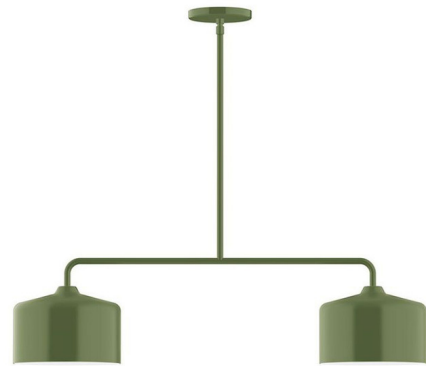

# Lightology

lightology.com  
866-954-4489  
05-24-26

Project: \_\_\_\_\_

Company: \_\_\_\_\_

Location: \_\_\_\_\_ Fixture Type: \_\_\_\_\_

SPEC #: **MLW1248444**

Approved On: \_\_\_\_\_ Approved By: \_\_\_\_\_

## J-Series Julia Stem Hung Linear Multi-Light Pendant By Montclair Light Works

### Description

The Julia Linear Pendant brings a classic geometric look to your interior space. The clean, smooth jar shaped shades, lined in White, cast warm shadows around your room. Polyester powder coat finish provides color retention and scratch resistance. Hang-straight swivel at canopy included.

### Specifications

COLOR	N/A
BODY FINISH	Fern Green
WATTAGE	34W
DIMMER	Standard 120V
DIMENSIONS	32.5"L x 8.5"W x 6"H
BULB NOT INCLUDED	2 x A19/Medium (E26)/17W/120V LED
COUNTRY OF ORIGIN	United States

CLICK TO VIEW PRODUCT