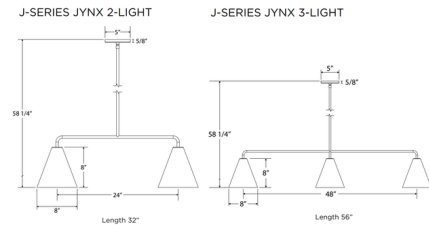

Shown in light blue

Specifications

COLOR	N/A
BODY FINISH	Light Blue
WATTAGE	34W
DIMMER	Standard 120V
DIMENSIONS	32"L x 8"W x 8"H
BULB NOT INCLUDED	2 x A19/Medium (E26)/17W/120V LED
COUNTRY OF ORIGIN	United States

Technical Information

PRODUCT DIMENSIONS Downrods: One 6", Two 12", and One 18" Included

Notes:

CLICK TO VIEW PRODUCT