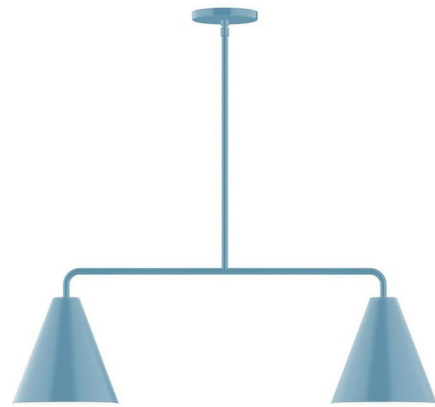

Lightology

lightology.com
866-954-4489
04-25-26

Project: _____

Company: _____

Location: _____ Fixture Type: _____

SPEC #: **MLW1248467**

Approved On: _____ Approved By: _____

J-Series Jynx Stem Hung Linear Multi-Light Pendant By Montclair Light Works

Description

The J-Series Jynx Linear Pendant brings a classic geometric look to your interior space. The clean, smooth cone shaped shades, lined in White, cast warm shadows around your room. Polyester powder coat finish provides color retention and scratch resistance. Hang straight swivel at canopy included.

Shown in light blue

Specifications

COLOR	N/A
BODY FINISH	Light Blue
WATTAGE	34W
DIMMER	Standard 120V
DIMENSIONS	32"L x 8"W x 8"H
BULB NOT INCLUDED	2 x A19/Medium (E26)/17W/120V LED
COUNTRY OF ORIGIN	United States

Technical Information

PRODUCT DIMENSIONS Downrods: One 6", Two 12", and One 18" Included

Notes:

CLICK TO VIEW PRODUCT