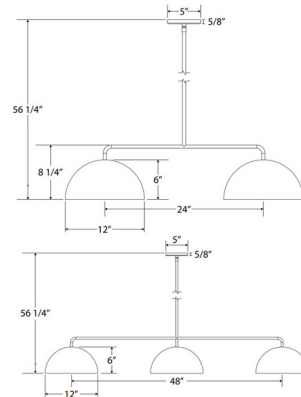

Description

The Axis Arcade Linear Pendant brings a classic geometric look to your interior space. The clean, smooth dome shaped shades, lined in White, cast warm shadows around your room. Polyester powder coat finish provides color retention and scratch resistance. Hang straight swivel at canopy included. Note: Available with or without 6 inch diameter glass globe diffusers. Note: No Clay, Moss Green, vermilion, or Bronze Matte with the glass globe.

Shown in terracotta

Specifications

COLOR	N/A
BODY FINISH	Terracotta
WATTAGE	34W
DIMMER	Standard 120V
DIMENSIONS	36" L x 12" W x 6" H
BULB NOT INCLUDED	2 x A19/Medium (E26)/17W/120V LED
COUNTRY OF ORIGIN	United States

Technical Information

PRODUCT DIMENSIONS Downrods: One 6", Two 12", and One 18" Included

CLICK TO VIEW PRODUCT

Notes: