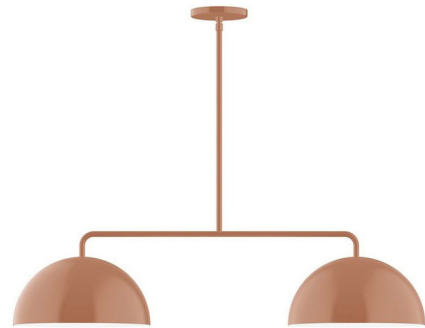

Lightology

lightology.com
866-954-4489
05-31-26

Project: _____
Company: _____
Location: _____ Fixture Type: _____
SPEC #: **MLW1248486**
Approved On: _____ Approved By: _____

Axis Arcade Stem Hung Linear Multi-Light Pendant By Montclair Light Works

Description

The Axis Arcade Linear Pendant brings a classic geometric look to your interior space. The clean, smooth dome shaped shades, lined in White, cast warm shadows around your room. Polyester powder coat finish provides color retention and scratch resistance. Hang straight swivel at canopy included. Note: Available with or without 6 inch diameter glass globe diffusers. Note: No Clay, Moss Green, vermilion, or Bronze Matte with the glass globe.

Shown in terracotta

Specifications

COLOR	N/A
BODY FINISH	Terracotta
WATTAGE	34W
DIMMER	Standard 120V
DIMENSIONS	36" L x 12" W x 6" H
BULB NOT INCLUDED	2 x A19/Medium (E26)/17W/120V LED
COUNTRY OF ORIGIN	United States