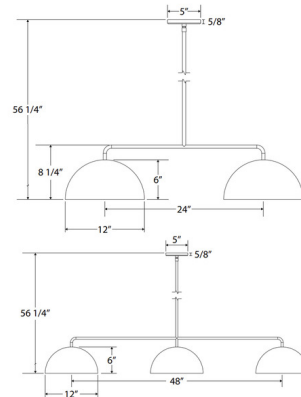

Lightology

lightology.com
866-954-4489
05-24-26

Project: _____

Company: _____

Location: _____ Fixture Type: _____

SPEC #: **MLW1248492**

Approved On: _____ Approved By: _____

Axis Arcade Stem Hung Linear Multi-Light Pendant By Montclair Light Works

Description

The Axis Arcade Linear Pendant brings a classic geometric look to your interior space. The clean, smooth dome shaped shades, lined in White, cast warm shadows around your room. Polyester powder coat finish provides color retention and scratch resistance. Hang straight swivel at canopy included. Note: Available with or without 6 inch diameter glass globe diffusers. Note: No Clay, Moss Green, vermilion, or Bronze Matte with the glass globe.

Shown in forest green

Specifications

COLOR	N/A
BODY FINISH	Forest Green
WATTAGE	34W
DIMMER	Standard 120V
DIMENSIONS	36"L x 12"W x 6"H
BULB NOT INCLUDED	2 x A19/Medium (E26)/17W/120V LED
COUNTRY OF ORIGIN	United States