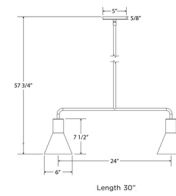

Shown in mauve

AXIS FLARE 2-LIGHT

AXIS FLARE 3-LIGHT

Specifications

COLOR	N/A
BODY FINISH	Mauve
WATTAGE	34W
DIMMER	Standard 120V
DIMENSIONS	30"L x 6"W x 7.5"H
BULB NOT INCLUDED	2 x A19/Medium (E26)/17W/120V LED
COUNTRY OF ORIGIN	United States

Technical Information

PRODUCT DIMENSIONS Downrods: One 6", Two 12", and One 18" Included

Notes:

CLICK TO VIEW PRODUCT