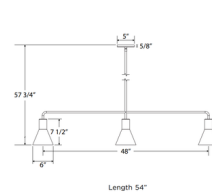

Shown in mauve

AXIS FLARE 2-LIGHT

AXIS FLARE 3-LIGHT

Specifications

COLOR	N/A
BODY FINISH	Mauve
WATTAGE	34W
DIMMER	Standard 120V
DIMENSIONS	30"L x 6"W x 7.5"H
BULB NOT INCLUDED	2 x A19/Medium (E26)/17W/120V LED
COUNTRY OF ORIGIN	United States

Technical Information

PRODUCT DIMENSIONS Downrods: One 6", Two 12", and One 18" Included

Notes:

CLICK TO VIEW PRODUCT