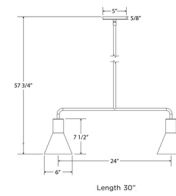

Shown in bright yellow

AXIS FLARE 2-LIGHT

AXIS FLARE 3-LIGHT

Specifications

COLOR	N/A
BODY FINISH	Bright Yellow
WATTAGE	34W
DIMMER	Standard 120V
DIMENSIONS	30"L x 6"W x 7.5"H
BULB NOT INCLUDED	2 x A19/Medium (E26)/17W/120V LED
COUNTRY OF ORIGIN	United States