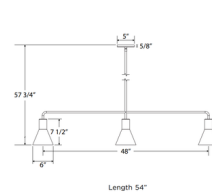

Shown in bright yellow

AXIS FLARE 2-LIGHT

AXIS FLARE 3-LIGHT

Specifications

COLOR	N/A
BODY FINISH	Bright Yellow
WATTAGE	34W
DIMMER	Standard 120V
DIMENSIONS	30"L x 6"W x 7.5"H
BULB NOT INCLUDED	2 x A19/Medium (E26)/17W/120V LED
COUNTRY OF ORIGIN	United States