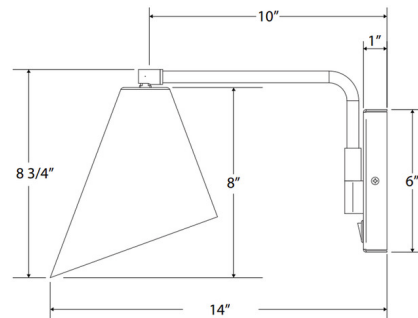

Shown in brushed brass / black

Specifications

COLOR	Black
BODY FINISH	Brushed Brass
WATTAGE	17W
DIMMER	Standard 120V
DIMENSIONS	7"W x 8.75"H x 14"D
BULB NOT INCLUDED	1 x A19/Medium (E26)/17W/120V LED
COUNTRY OF ORIGIN	United States