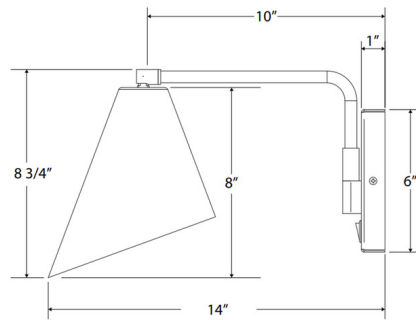

### Specifications

COLOR	Black
BODY FINISH	Brushed Brass
WATTAGE	17W
DIMMER	Standard 120V
DIMENSIONS	7"W x 8.75"H x 14"D
BULB NOT INCLUDED	1 x A19/Medium (E26)/17W/120V LED
COUNTRY OF ORIGIN	United States