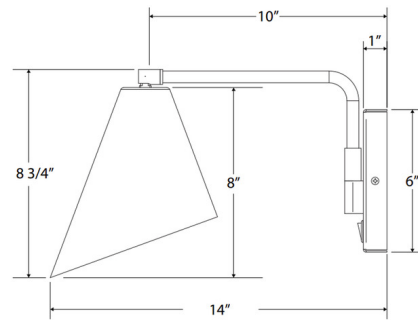

Shown in brushed brass / architectural bronze

Specifications

COLOR	Architectural Bronze
BODY FINISH	Brushed Brass
WATTAGE	17W
DIMMER	Standard 120V
DIMENSIONS	7"W x 8.75"H x 14"D
BULB NOT INCLUDED	1 x A19/Medium (E26)/17W/120V LED
COUNTRY OF ORIGIN	United States