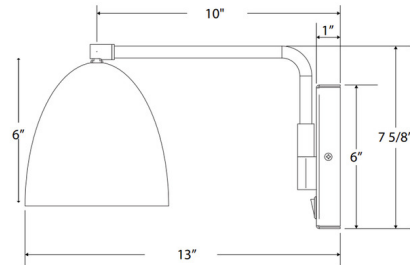

Shown in brushed brass / white

Specifications

COLOR White
BODY FINISH Brushed Brass
WATTAGE 17W
DIMMER Standard 120V
DIMENSIONS 6"W x 7.625"H x 13"D
BULB NOT INCLUDED 1 x A19/Medium (E26)/17W/120V LED
COUNTRY OF ORIGIN United States