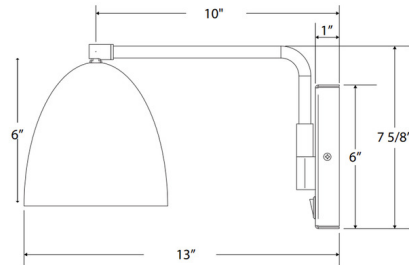

Shown in brushed nickel / white

Specifications

COLOR	White
BODY FINISH	Brushed Nickel
WATTAGE	17W
DIMMER	Standard 120V
DIMENSIONS	6"W x 7.625"H x 13"D
BULB NOT INCLUDED	1 x A19/Medium (E26)/17W/120V LED
COUNTRY OF ORIGIN	United States