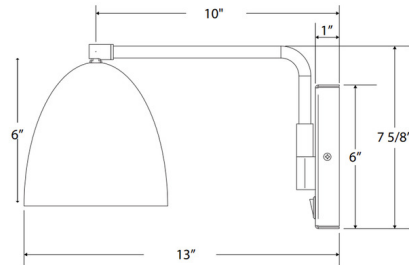

Specifications

COLOR	White
BODY FINISH	Brushed Nickel
WATTAGE	17W
DIMMER	Standard 120V
DIMENSIONS	6"W x 7.625"H x 13"D
BULB NOT INCLUDED	1 x A19/Medium (E26)/17W/120V LED
COUNTRY OF ORIGIN	United States

CLICK TO VIEW PRODUCT

Notes: