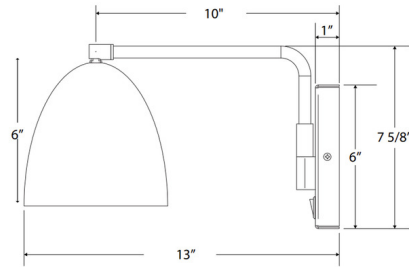

Shown in brushed nickel / white

Specifications

COLOR	White
BODY FINISH	Brushed Nickel
WATTAGE	17W
DIMMER	Standard 120V
DIMENSIONS	6"W x 7.625"H x 13"D
BULB NOT INCLUDED	1 x A19/Medium (E26)/17W/120V LED
COUNTRY OF ORIGIN	United States