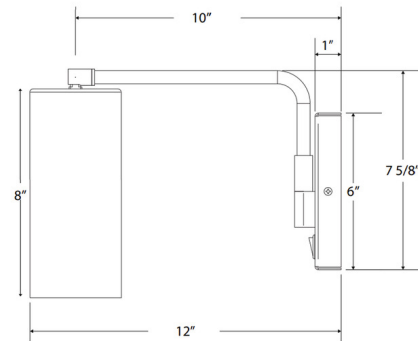

Shown in brushed nickel / slate gray

Specifications

COLOR	Slate Gray
BODY FINISH	Brushed Nickel
WATTAGE	17W
DIMMER	Standard 120V
DIMENSIONS	3.5"W x 8.5"H x 12"D
BULB NOT INCLUDED	1 x A19/Medium (E26)/17W/120V LED
COUNTRY OF ORIGIN	United States