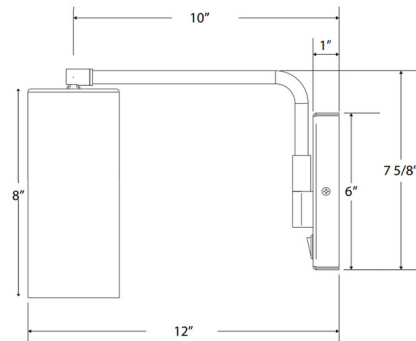

Shown in brushed nickel / slate gray

Specifications

COLOR	Slate Gray
BODY FINISH	Brushed Nickel
WATTAGE	17W
DIMMER	Standard 120V
DIMENSIONS	3.5"W x 8.5"H x 12"D
BULB NOT INCLUDED	1 x A19/Medium (E26)/17W/120V LED
COUNTRY OF ORIGIN	United States