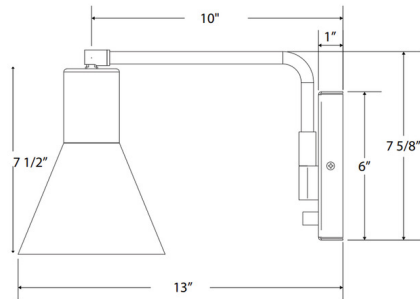

### Specifications

COLOR	Black
BODY FINISH	Brushed Nickel
WATTAGE	17W
DIMMER	Standard 120V
DIMENSIONS	6"W x 7.625"H x 13"D
BULB NOT INCLUDED	1 x A19/Medium (E26)/17W/120V LED
COUNTRY OF ORIGIN	United States