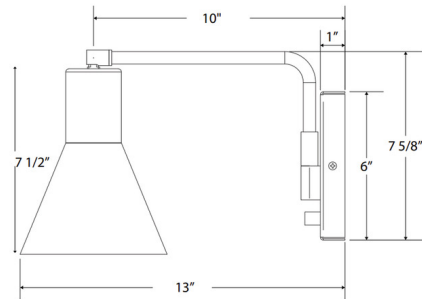

Shown in brushed nickel / navy

Specifications

COLOR	Navy
BODY FINISH	Brushed Nickel
WATTAGE	17W
DIMMER	Standard 120V
DIMENSIONS	6"W x 7.625"H x 13"D
BULB NOT INCLUDED	1 x A19/Medium (E26)/17W/120V LED
COUNTRY OF ORIGIN	United States