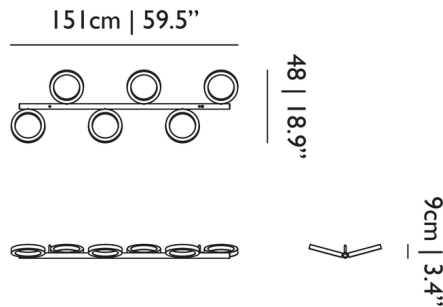

Lightology

lightology.com
866-954-4489
05-21-26

Project: _____

Company: _____

Location: _____ Fixture Type: _____

SPEC #: **MOO1248779**

Approved On: _____ Approved By: _____

Pallana Pendant

By Moooi

Description

The Pallana Pendant offers a playful but practical design that will add an exuberant touch to any room while aiding in everyday tasks. Pallana consists of six LED ring lights supported by a horizontal rod wrapped in coordinating fabric. The rings can be rotated to direct their light precisely where it is needed, from additional task lighting over a kitchen counter or ambient lighting in a dining room or entryway. Pallana is outfitted with warm-to-dim technology, which creates a warmer color as the light is dimmed. Note: The Pallana is only dimmable using the Wireless Wall Dimmer Switch, sold separately.

Specifications

COLOR	N/A
BODY FINISH	Pebble
WATTAGE	348W
DIMMER	N/A
DIMENSIONS	59.5"L x 18.9"W x 3.4"H
INTEGRATED LED MODULE	6 x LED/58W/120V LED

Technical Information

LAMP LIFE	50000 hours
COLOR RENDERING	93 CRI
LAMP COLOR	3000K Warm Dim
LUMENS/WATT	65.52
LUMINOUS FLUX	3800 lumens

Shown in pebble

CLICK TO VIEW PRODUCT

Notes: