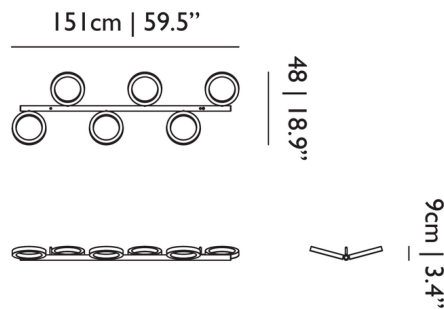

Lightology

lightology.com
866-954-4489
04-06-26

Project: _____

Company: _____

Location: _____ Fixture Type: _____

SPEC #: **MOO1248779**

Approved On: _____ Approved By: _____

Pallana Pendant

By Moooi

Description

The Pallana Pendant offers a playful but practical design that will add an exuberant touch to any room while aiding in everyday tasks. Pallana consists of six LED ring lights supported by a horizontal rod wrapped in coordinating fabric. The rings can be rotated to direct their light precisely where it is needed, from additional task lighting over a kitchen counter or ambient lighting in a dining room or entryway. Pallana is outfitted with warm-to-dim technology, which creates a warmer color as the light is dimmed. Note: The Pallana is only dimmable using the Wireless Wall Dimmer Switch, sold separately.

Specifications

COLOR . . . . . N/A
BODY FINISH . . . . . Pebble
WATTAGE 348W
DIMMER . . . . . N/A
DIMENSIONS . . . . . 59.5"L x 18.9"W x 3.4"H
INTEGRATED LED MODULE . . . . . 6 x LED/58W/120V LED

Technical Information

LAMP LIFE . . . . . 50000 hours
COLOR RENDERING . . . . . 93 CRI
LAMP COLOR . . . . . 3000K Warm Dim
LUMENS/WATT 65.52
LUMINOUS FLUX . . . . . 3800 lumens

Shown in pebble

CLICK TO VIEW PRODUCT

Notes: