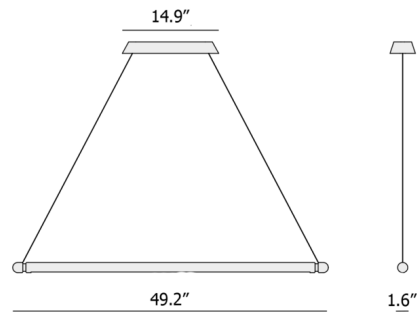

Lightology

lightology.com
866-954-4489
04-04-26

Project: _____

Company: _____

Location: _____ Fixture Type: _____

SPEC #: **NOM124-8801**

Approved On: _____ Approved By: _____

Linea Horizontal Pendant

By Nomon

Description

The beauty of the Linea Horizontal Pendant lies in its minimal cylindrical form, which highlights the rich natural texture of its wooden construction. The ultra-slim wooden pendant houses an integrated LED along the length of its body. Metal rings attach the pendant to its suspension cables and add a subtle decorative accent. Linea is a natural fit above a dining table or counter in a modern interior. Dimmable with PUSH-DIM or 0-10V type dimmers.

Specifications

COLOR . . . . . N/A
BODY FINISH . . . . . Walnut / Polished Brass
WATTAGE 17W
DIMMER 0-10V
DIMENSIONS . . . . . 49.2"W x 1.6"H x 1.6"D
INTEGRATED LED MODULE . . . . . 1 x LED/17W/120V LED
COUNTRY OF ORIGIN . . . . . Spain

Technical Information

COLOR RENDERING . . . . . 95 CRI
LAMP COLOR 2700K
LUMENS/WATT 67.94
LUMINOUS FLUX . . . . . 1155 lumens

Shown in walnut / polished brass

CLICK TO VIEW PRODUCT

Notes: