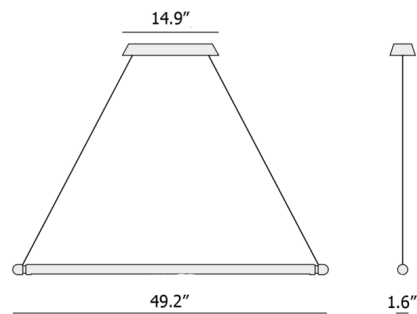

Lightology

lightology.com
866-954-4489
05-20-26

Project: _____

Company: _____

Location: _____ Fixture Type: _____

SPEC #: **NOM124-8801**

Approved On: _____ Approved By: _____

Linea Horizontal Pendant

By Nomon

Description

The beauty of the Linea Horizontal Pendant lies in its minimal cylindrical form, which highlights the rich natural texture of its wooden construction. The ultra-slim wooden pendant houses an integrated LED along the length of its body. Metal rings attach the pendant to its suspension cables and add a subtle decorative accent. Linea is a natural fit above a dining table or counter in a modern interior. Dimmable with PUSH-DIM or 0-10V type dimmers.

Specifications

COLOR . . . . . N/A
BODY FINISH . . . . . Walnut / Polished Brass
WATTAGE 17W
DIMMER 0-10V
DIMENSIONS . . . . . 49.2"W x 1.6"H x 1.6"D
INTEGRATED LED MODULE . . . . . 1 x LED/17W/120V LED
COUNTRY OF ORIGIN . . . . . Spain

Technical Information

COLOR RENDERING . . . . . 95 CRI
LAMP COLOR 2700K
LUMENS/WATT 67.94
LUMINOUS FLUX . . . . . 1155 lumens

Shown in walnut / polished brass

CLICK TO VIEW PRODUCT

Notes: