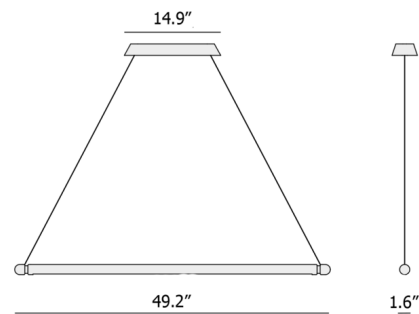

Lightology

lightology.com
866-954-4489
10-16-25

Project: _____

Company: _____

Location: _____ Fixture Type: _____

SPEC #: **NOM1248801**

Approved On: _____ Approved By: _____

Linea Horizontal Pendant

By Nomon

Description

The beauty of the Linea Horizontal Pendant lies in its minimal cylindrical form, which highlights the rich natural texture of its wooden construction. The ultra-slim wooden pendant houses an integrated LED along the length of its body. Metal rings attach the pendant to its suspension cables and add a subtle decorative accent. Linea is a natural fit above a dining table or counter in a modern interior. Dimmable with PUSH-DIM or 0-10V type dimmers.

Specifications

COLOR . . . . . N/A
BODY FINISH . . . . . Walnut / Polished Brass
WATTAGE 17W
DIMMER 0-10V
DIMENSIONS . . . . . 49.2"W x 1.6"H x 1.6"D
INTEGRATED LED MODULE . . . . . 1 x LED/17W/120V LED
COUNTRY OF ORIGIN . . . . . Spain

Technical Information

COLOR RENDERING . . . . . 95 CRI
LAMP COLOR 2700K
LUMENS/WATT 67.94
LUMINOUS FLUX . . . . . 1155 lumens

Shown in walnut / polished brass

CLICK TO VIEW PRODUCT

Notes: