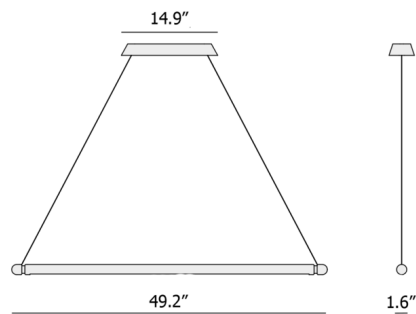

Lightology

lightology.com
866-954-4489
05-24-26

Project: _____

Company: _____

Location: _____ Fixture Type: _____

SPEC #: **NOM1248802**

Approved On: _____ Approved By: _____

Linea Horizontal Pendant

By Nomon

Description

The beauty of the Linea Horizontal Pendant lies in its minimal cylindrical form, which highlights the rich natural texture of its wooden construction. The ultra-slim wooden pendant houses an integrated LED along the length of its body. Metal rings attach the pendant to its suspension cables and add a subtle decorative accent. Linea is a natural fit above a dining table or counter in a modern interior. Dimmable with PUSH-DIM or 0-10V type dimmers.

Specifications

COLOR . . . . . N/A
BODY FINISH . . . . . Walnut / Graphite Steel
WATTAGE 17W
DIMMER 0-10V
DIMENSIONS . . . . . 49.2"W x 1.6"H x 1.6"D
INTEGRATED LED MODULE . . . . . 1 x LED/17W/120V LED
COUNTRY OF ORIGIN . . . . . Spain

Technical Information

COLOR RENDERING . . . . . 95 CRI
LAMP COLOR 2700K
LUMENS/WATT 67.94
LUMINOUS FLUX . . . . . 1155 lumens

Shown in walnut / graphite steel

CLICK TO VIEW PRODUCT

Notes: