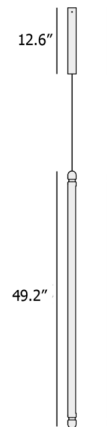

Lightology

lightology.com
866-954-4489
04-23-26

Project: _____

Company: _____

Location: _____ Fixture Type: _____

SPEC #: **NOM1248806**

Approved On: _____ Approved By: _____

Linea Vertical Pendant

By Nomon

Description

The beauty of the Linea Vertical Pendant lies in its minimal cylindrical form, which highlights the rich natural texture of its wooden construction. The ultra-slim wooden pendant houses an integrated LED along the length of its body. A metal ring attaches the pendant to its suspension cable and add a subtle decorative accent. Linea is a natural fit in a high-ceilinged foyer or next to a wall to provide indirect illumination. Dimmable with PUSH-DIM or 0-10V type dimmers.

Specifications

COLOR	N/A
BODY FINISH	Walnut / Graphite Steel
WATTAGE	17W
DIMMER	0-10V
DIMENSIONS	1.6"W x 49.2"H
INTEGRATED LED MODULE	1 x LED/17W/120V LED
COUNTRY OF ORIGIN	Spain

Technical Information

COLOR RENDERING	95 CRI
LAMP COLOR	2700K
LUMENS/WATT	67.94
LUMINOUS FLUX	1155 lumens

Shown in walnut / graphite steel

CLICK TO VIEW PRODUCT

Notes: