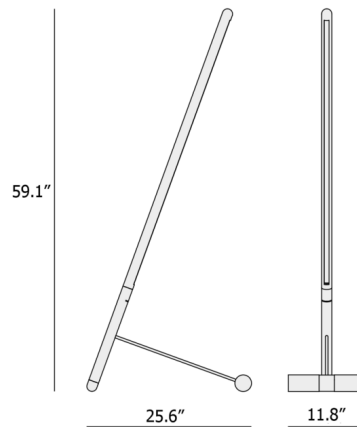

CLICK TO VIEW PRODUCT

Notes: