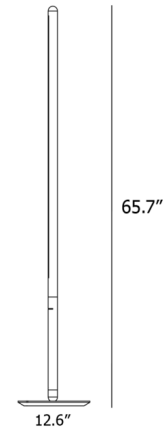

By Nomon

Description

The beauty of the Linea Uno Floor Lamp lies in its minimal cylindrical form, which highlights the rich natural texture of its wooden construction. A slim wooden rod rises from a round marble base and houses an integrated LED along the length of its body. Place Linea in a corner to reflect light off the wall and produce indirect illumination. Includes built-in dimmer.

Specifications

COLOR Black Marble
BODY FINISH Black Stained Ash / Polished Brass
WATTAGE 17W
DIMMER Included
DIMENSIONS 12.6"W x 65.8"H
INTEGRATED LED MODULE 1 x LED/17W/120V LED
COUNTRY OF ORIGIN Spain

Technical Information

COLOR RENDERING 95 CRI
LAMP COLOR 2700K
LUMENS/WATT 67.94
LUMINOUS FLUX 1155 lumens

Shown in black stained ash / polished brass / black marble

CLICK TO VIEW PRODUCT

Notes: