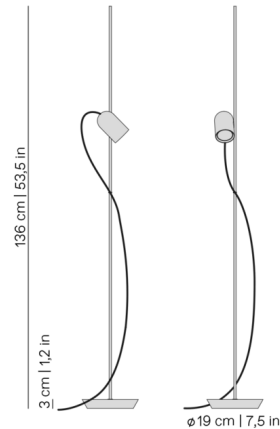

By Nomon

Description

The Onfa Floor Lamp pairs a slim metal base with wooden accents for a sophisticated and elegant look. The cylindrical wooden lamp head attaches to the stem with a magnet, allowing to be easily rotated and repositioned to direct its light precisely where it is needed. Built-in dimmer switch located on cord.

Specifications

COLOR	N/A
BODY FINISH	Walnut / Polished Brass
WATTAGE	7.5W
DIMMER	Included
DIMENSIONS	7.5"W x 53.5"H
BULB INCLUDED	1 x MR16/GU10/7.5W/120V LED
COUNTRY OF ORIGIN	Spain

Technical Information

COLOR RENDERING	80 CRI
LAMP COLOR	2700K
LUMENS/WATT	66.67
LUMINOUS FLUX	500 lumens

Shown in walnut / polished brass

CLICK TO VIEW PRODUCT

Notes: