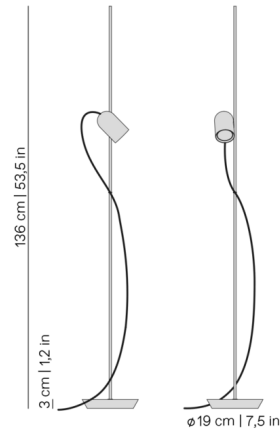

### Description

The Onfa Floor Lamp pairs a slim metal base with wooden accents for a sophisticated and elegant look. The cylindrical wooden lamp head attaches to the stem with a magnet, allowing to be easily rotated and repositioned to direct its light precisely where it is needed. Built-in dimmer switch located on cord.

### Specifications

COLOR	N/A
BODY FINISH	Walnut / Polished Brass
WATTAGE	7.5W
DIMMER	Included
DIMENSIONS	7.5"W x 53.5"H
BULB INCLUDED	1 x MR16/GU10/7.5W/120V LED
COUNTRY OF ORIGIN	Spain

### Technical Information

COLOR RENDERING	80 CRI
LAMP COLOR	2700K
LUMENS/WATT	66.67
LUMINOUS FLUX	500 lumens

Shown in walnut / polished brass

CLICK TO VIEW PRODUCT

Notes: