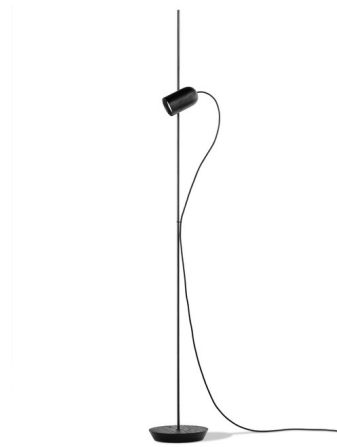

By Nomon

Description

The Onfa Floor Lamp pairs a slim metal base with wooden accents for a sophisticated and elegant look. The cylindrical wooden lamp head attaches to the stem with a magnet, allowing to be easily rotated and repositioned to direct its light precisely where it is needed. Built-in dimmer switch located on cord.

Specifications

COLOR	N/A
BODY FINISH	Black Stained Ash / Graphite Steel
WATTAGE	7.5W
DIMMER	Included
DIMENSIONS	7.5"W x 53.5"H
BULB INCLUDED	1 x MR16/GU10/7.5W/120V LED
COUNTRY OF ORIGIN	Spain

Technical Information

COLOR RENDERING	80 CRI
LAMP COLOR	2700K
LUMENS/WATT	66.67
LUMINOUS FLUX	500 lumens

Shown in black stained ash / graphite steel

CLICK TO VIEW PRODUCT

Notes: