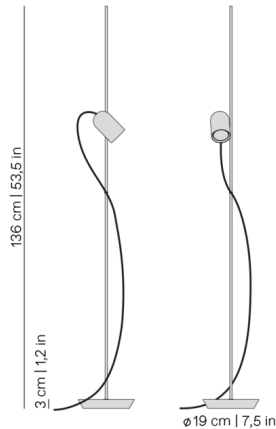

By Nomon

Description

The Onfa Floor Lamp pairs a slim metal base with wooden accents for a sophisticated and elegant look. The cylindrical wooden lamp head attaches to the stem with a magnet, allowing to be easily rotated and repositioned to direct its light precisely where it is needed. Built-in dimmer switch located on cord.

Specifications

COLOR	N/A
BODY FINISH	Black Stained Ash / Graphite Steel
WATTAGE	7.5W
DIMMER	Included
DIMENSIONS	7.5"W x 53.5"H
BULB INCLUDED	1 x MR16/GU10/7.5W/120V LED
COUNTRY OF ORIGIN	Spain

Technical Information

COLOR RENDERING	80 CRI
LAMP COLOR	2700K
LUMENS/WATT	66.67
LUMINOUS FLUX	500 lumens

Shown in black stained ash / graphite steel

CLICK TO VIEW PRODUCT

Notes: