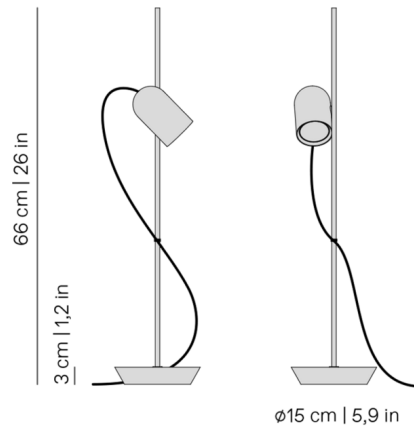

By Nomon

Description

The Onfa Table Lamp pairs a slim metal base with wooden accents for a sophisticated and elegant look. The cylindrical wooden lamp head attaches to the stem with a magnet, allowing to be easily rotated and repositioned to direct its light precisely where it is needed. Built-in dimmer switch located on cord.

Specifications

COLOR N/A
BODY FINISH Black Stained Ash / Graphite Steel
WATTAGE 7.5W
DIMMER Included
DIMENSIONS 5.9"W x 26"H
BULB INCLUDED 1 x MR16/GU10/7.5W/120V LED
COUNTRY OF ORIGIN Spain

Technical Information

COLOR RENDERING 80 CRI
LAMP COLOR 2700K
LUMENS/WATT 66.67
LUMINOUS FLUX 500 lumens

Shown in black stained ash / graphite steel

CLICK TO VIEW PRODUCT

Notes: